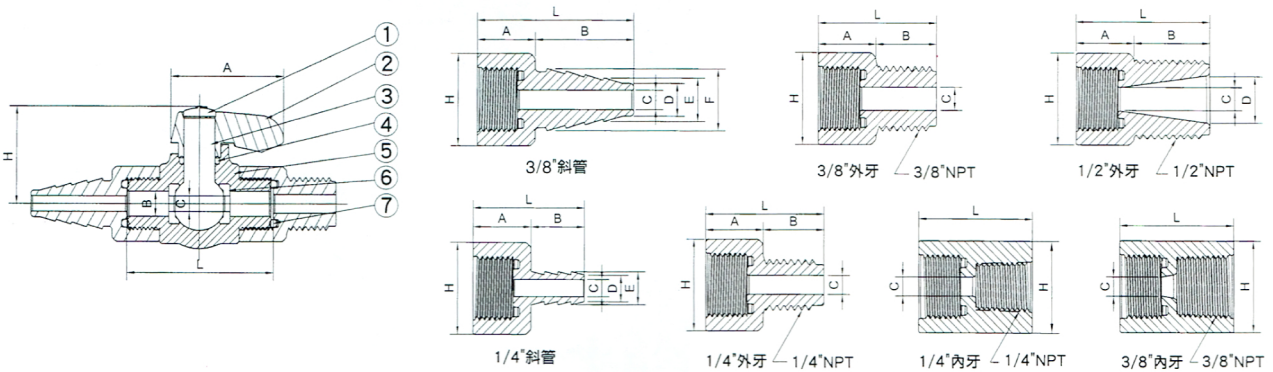

CHBV-9 Series 实验式球阀

Size: 1/4"- 3/8", Color: Grey or White

Other Available Combinations Choice:

- 1/4" Female x 1/4" Hose
- 1/4" Female x 3/8" Hose
- 3/8" Female x 1/4" Hose
- 3/8" Female x 3/8" Hose
- 1/4" Male x 1/4" Hose
- 1/4" Male x 3/8" Hose
- 3/8" Male x 1/4" Hose
- 3/8" Male x 3/8" Hose
- 1/4" Hose x 1/4" Hose
- 3/8" Hose x 3/8" Hose

MATERIALS OF CONSTRUCTION

Item	Parts	Pcs	Materials
1	Cap	1	UPVC
2	Handle	1	ABS
3	Ball	1	UPVC
4	O'ring	1	EPDM
5	Body	1	UPVC
6	Seat	2	EPDM
7	Seat Carrier O-ring	1	EPDM

DIMENSIONS TABLE

DIMENSIONS									
									Unit:mm
Nom. Size DN-inch	L	H	A	B	C	D	E	F	Working press (kgf/cm ²)
组合圈	37.68	25.04	29.04	6.4	4.0				10
1/4" HOSE	41.2	24	15.2	26	5	8.5	11.35	11.65	10
3/8" MPT	31.2	24	15.2	16	6				10
1/2" MPT	35.24	24	15.2	20.04	5.95	12.1			10
1/4" FPT	29.19	24	15.2	26	4.5	6.95	8.65		10
1/4" MPT	31.2	24	15.2	16	5				10
1/4" FPT	30	24			5				10
3/8" FPT	30	24			5.11				10