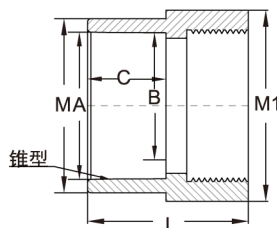

内牙阀接头
FEMALE ADAPTER (Fpt×Soc)

单位:mm

Size (mm)	A	B	C	M	M1	L	
1/2"	20	20.42	19.90	16.00	29.21	29.75	39.65
3/4"	25	25.42	24.90	18.50	34.93	35.14	43.11
1"	32	32.46	31.90	22.00	42.78	42.87	49.26
1-1/4"	40	40.46	39.90	26.00	52.75	52.76	53.59
1-1/2"	50	50.46	49.90	31.00	61.75	61.74	61.21
2"	63	63.46	62.90	37.50	76.56	76.74	71.06
2-1/2"	75	75.25	74.86	43.50	92.4	92.09	85.03
3"	90	90.61	89.86	51.00	106.35	106.01	93.55
4"	110	110.75	109.86	61.00	130.16	130.19	109.11