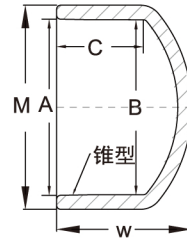

管帽 CAP

单位:mm

Size (mm)		A	B	C	M	w
1/2"	20	20.42	19.90	16.00	27	22.62
3/4"	25	25.42	24.90	18.50	31.87	26.94
1"	32	32.46	31.90	22.00	40.07	31.28
1-1/4"	40	40.46	39.90	26.00	49.92	36.44
1-1/2"	50	50.46	49.90	31.00	60.79	42.96
2"	63	63.46	62.90	37.50	75.67	52.07
2-1/2"	75	75.51	74.86	43.50	89.69	58.13
3"	90	90.61	89.86	51.00	105.81	66.91
4"	110	110.75	109.86	61.00	128.9	79.62