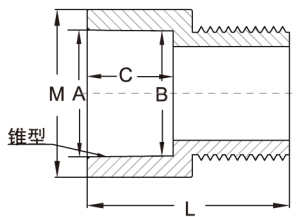

外牙阀接头  
MALE ADAPTER (Mpt×Soc)

单位:mm

Size (mm)		A	B	C	M	L
1/2"	20	20.42	19.90	16.00	75.19	39.7
3/4"	25	25.42	24.90	18.50	31.3	43.96
1"	32	32.46	31.90	22.00	40.3	51.69
1-1/4"	40	40.46	39.90	26.00	50.23	58.27
1-1/2"	50	50.46	49.90	31.00	60.52	63.56
2"	63	63.46	62.90	37.50	74.78	71.56
2-1/2"	75	75.51	74.86	43.50	88.25	91.55
3	90	90.28	90.46	51.38	106.14	103.35
4	110	110.47	110.23	60.44	130.86	115.25