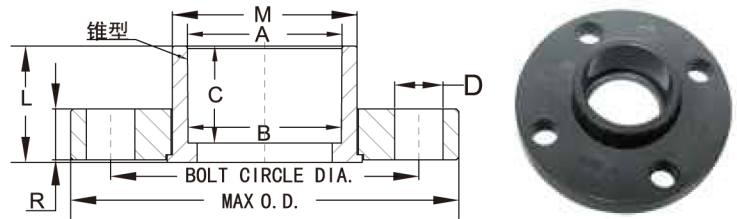

单片式法兰
ONE PIECE FLANGE (Soc)

单位:mm

| Size (mm) | A | B | C | M | L | R | D | Bolt Circle Dia. | Holes | MAX O.D. | |
|-----------|-----|--------|--------|--------|--------|--------|-------|------------------|--------|----------|--------|
| 1/2" | 20 | 20.42 | 19.90 | 16.00 | 27.18 | 25.88 | 14.59 | 14.15 | 65.72 | 4 | 95.57 |
| 3/4" | 25 | 25.42 | 24.90 | 18.50 | 33.3 | 25.79 | 14.4 | 14.05 | 75.71 | 4 | 105.41 |
| 1" | 32 | 32.46 | 31.90 | 22.00 | 41.01 | 29.1 | 16.46 | 13.92 | 85.66 | 4 | 115.14 |
| 1-1/4" | 40 | 40.46 | 39.90 | 26.00 | 50.4 | 32.65 | 17.74 | 18.09 | 101.35 | 4 | 140.19 |
| 1-1/2" | 50 | 50.46 | 49.90 | 31.00 | 61.23 | 39.21 | 18.73 | 18.04 | 110.74 | 4 | 150.14 |
| 2" | 63 | 63.46 | 62.90 | 37.50 | 76.64 | 42.58 | 18.55 | 18.43 | 126.92 | 4 | 165.6 |
| 2-1/2" | 75 | 75.51 | 74.86 | 43.50 | 91.55 | 50.91 | 21.2 | 17.96 | 145.82 | 4 | 185.4 |
| 3" | 90 | 90.61 | 89.86 | 51.00 | 108.87 | 60.7 | 22.92 | 17.99 | 160.13 | 8 | 200.57 |
| 4" | 110 | 110.75 | 109.86 | 61.00 | 131.6 | 69.5 | 24.84 | 18.12 | 180.2 | 8 | 200.4 |
| 5" | 140 | 141.00 | 139.85 | 76.00 | 165.2 | 90.49 | 26.47 | 18.25 | 211.71 | 8 | 250.66 |
| 6" | 160 | 161.10 | 159.80 | 78.02 | 188.74 | 95.63 | 29.36 | 22.83 | 240.4 | 8 | 290.91 |
| 8" | 225 | 226.63 | 224.80 | 120.25 | 257.26 | 126.44 | 23.54 | 22.62 | 295.64 | 8 | 339.14 |
| 10" | 250 | 251.49 | 249.61 | 136.58 | 285.1 | 146.74 | 24.76 | 22.16 | 351.78 | 12 | 413.97 |